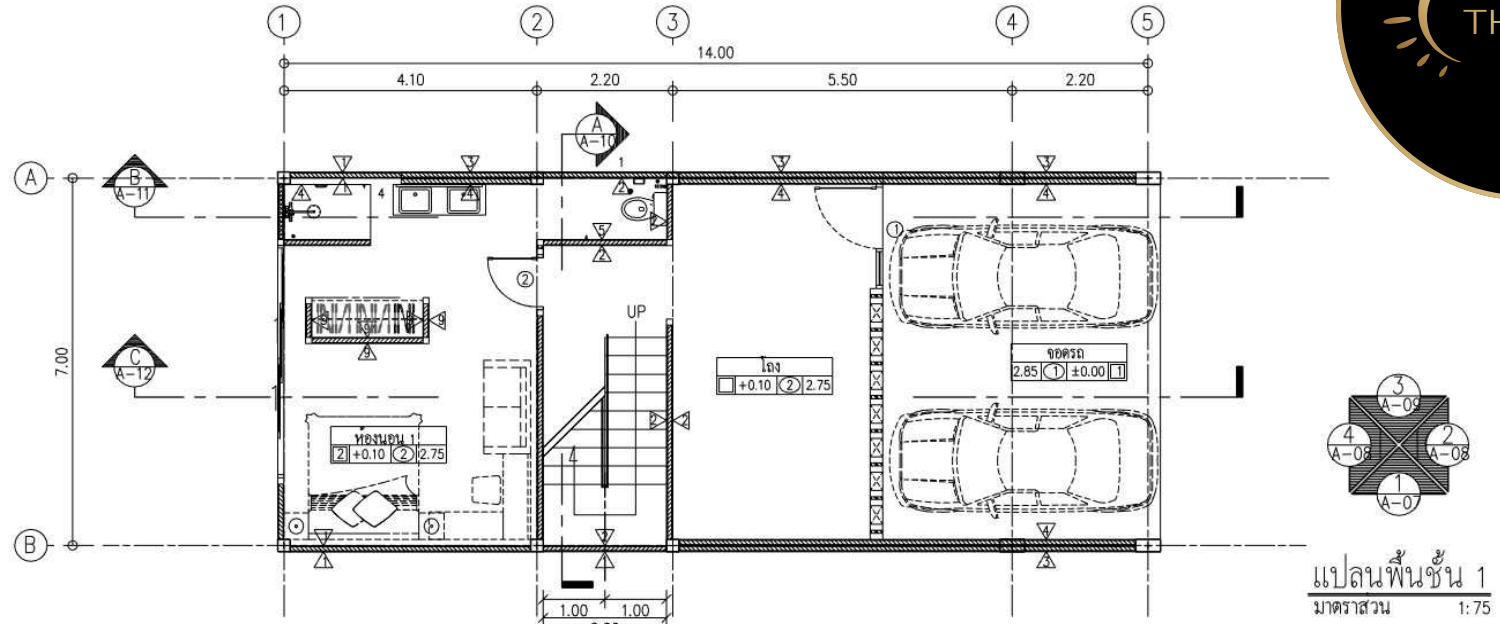

# A PROJECT OF

Thai Solar Company Limited  
Hans Christian Christiansen  
22/7 Moo 3 Lipa Noi  
Koh Samui  
Suratthani 84140  
THAILAND  
TAX ID No.: 0845567011183